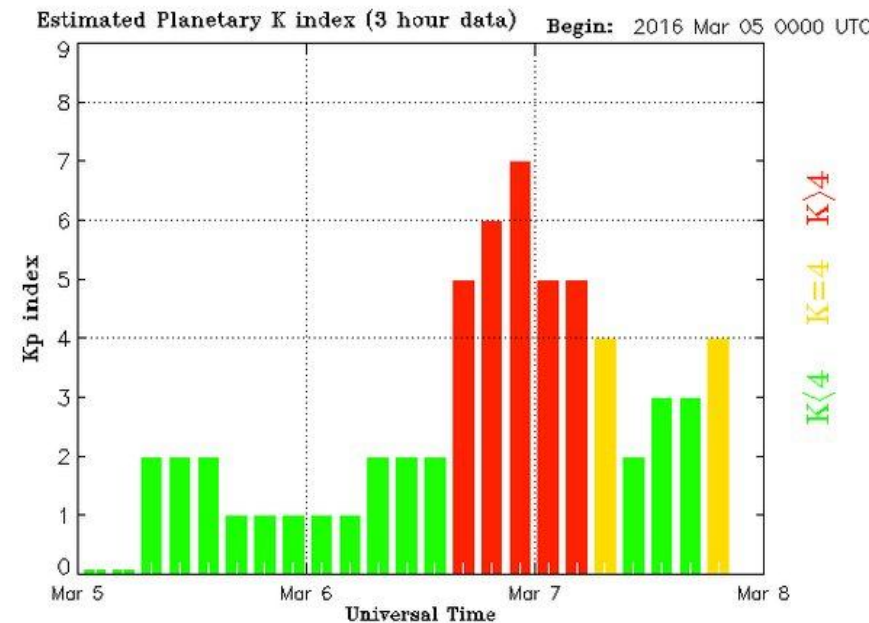

R4 4-7Mar superbly confirmed: Solar, Geomag + weather: BI-Eu, USA, world; JetStream, snow, floods, tornadoes

EarthFacing Coronal Hole Mar3, followed by SolarWind speed up, Aurora & extra Geomag in 4-7 Mar

Updated 2016 Mar 7 21:30:02 UTC NOAA/SWPC Boulder, CO USA