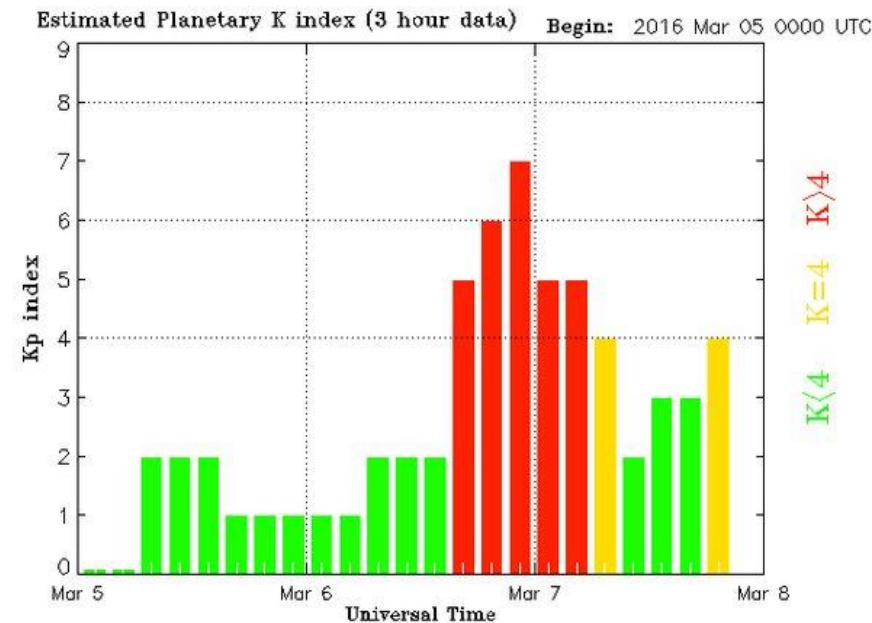

R4 4-7Mar superbly confirmed: Solar, Geomag + weather: BI-Eu, USA, world; JetStream, snow, floods, tornadoes

EarthFacing Coronal Hole Mar3, followed by SolarWind speed up, Aurora & extra Geomag in 4-7 Mar

Updated 2016 Mar 7 21:30:02 UTC NOAA/SWPC Boulder, CO USA