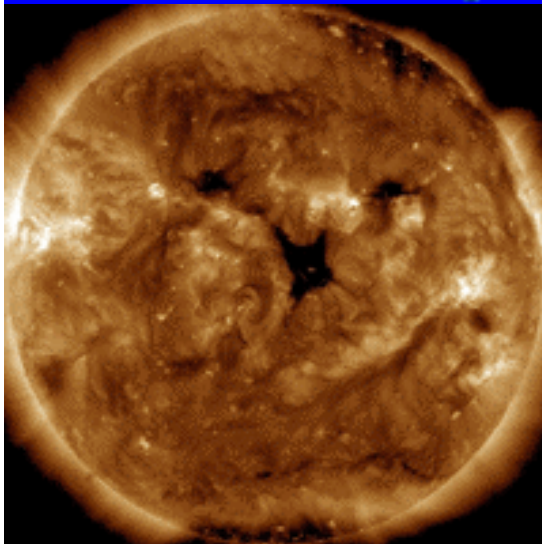

R4 4-7Mar superbly confirmed: Solar, Geomag + weather: BI-Eu, USA, world; JetStream, snow, floods, tornadoes

EarthFacing Coronal Hole Mar3, followed by SolarWind speed up, Aurora & extra Geomag in 4-7 Mar