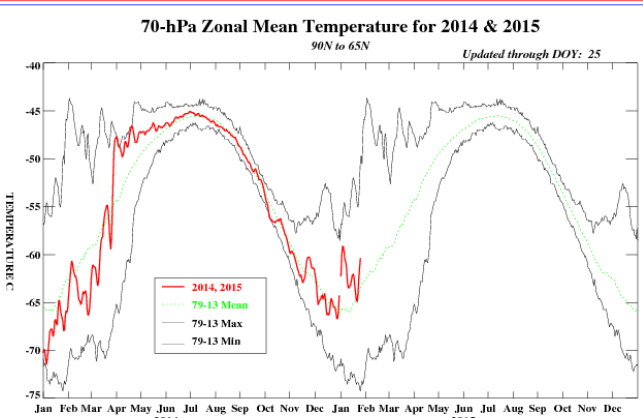

The epic Blizzards & cruel Arctic blasts end Jan-start Feb 2015 USA & BI-Eu were forecast Long-Range by WeatherAction

- They were preceded by extra Solar Activity and 'Sudden Warming' events in the upper & lower stratosphere – all predicted Long Range by WeatherAction.

- 'Sudden' Warmings of Upper & Lower stratosphere forecast 5 weeks ahead

- ALL these extreme Wild-Jet-Stream / Mini-Ice-Age events are 100% driven by solar activity. (Mankind's) CO2 changes have no effect at all on any weather or climate.

- USA Mini-Ice-Age blast warned 30d before