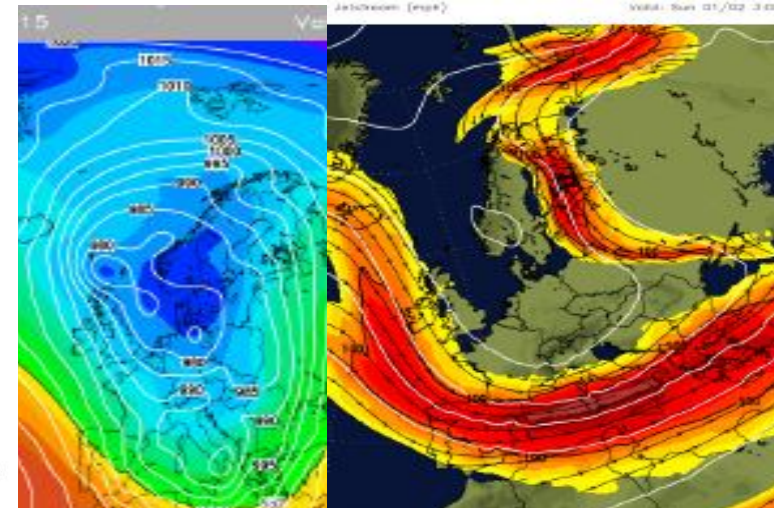

GET FORECASTS NOW - Amazing 75%OFF #BlizzardsOf2015 Deals

=> www.WeatherAction.com <= <http://www.weatheraction.com/docs/WANews15No05.pdf>