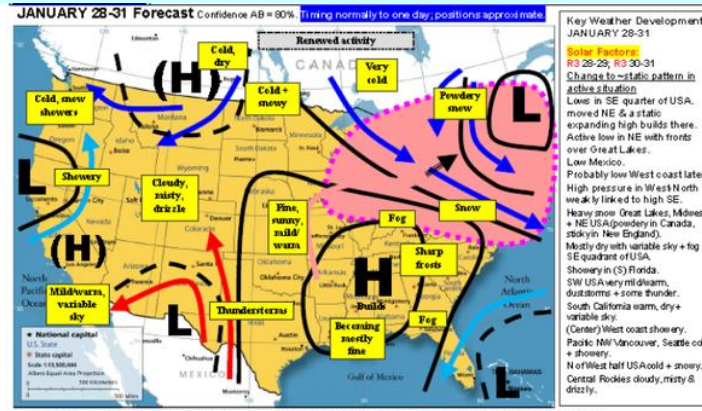

The "Epic" end Jan.... cold POWDERY SNOW EMERGENCY NNE USA was forecast by WeatherAction 30+days ahead. It follows from a 'Sudden Stratospheric Warming' also uniquely warned by WeatherAction. Order FEB + more forecasts => www.WeatherAction.com <=FAB deals!