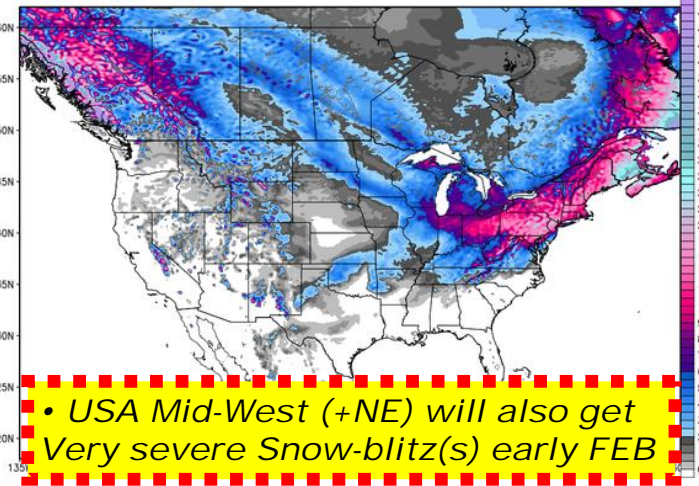

- USA Mid-West (+NE) will also get Very severe Snow-blitz(s) early FEB

- Displaced Polar Vortex warned 6 months ahead..

Confidential to your close organization.
Essence of WINTER MONTHS
Brit & Ireland Dec Jan Feb 2014-15
Delta House, 175-177 Borough High St, London SE1 1HR Tel

- February turns very cold after a few days with widespread snow and ice in something akin to a displaced polar Vortex circulation pattern over much of Britain & Ireland. Mild S'yly wet and windy

Extract from WeatherAction Essence of B+I Winter months forecast issued 6months ahead.

More detail in 8 weather periods per month was included in 130d, 45d forecasts. There were uncertainties warned on end Jan / start Feb timings of first major Arctic/snow blasts.