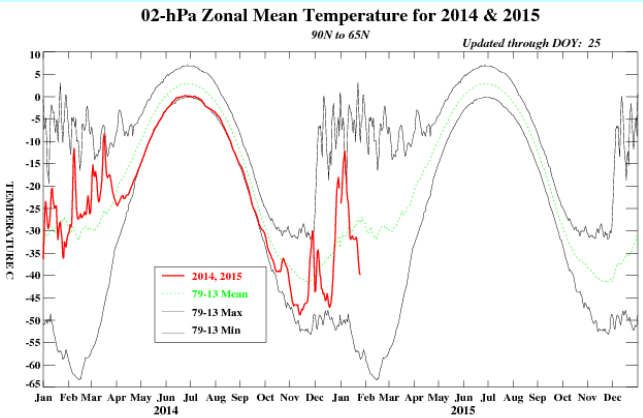

The epic Blizzards & cruel Arctic blasts end Jan-start Feb 2015 USA & BI-Eu were forecast Long-Range by WeatherAction

- They were preceded by extra Solar Activity and 'Sudden Warming' events in the upper & lower stratosphere – all predicted Long Range by WeatherAction.

- 'Sudden' Warmings of Upper & Lower stratosphere forecast 5 weeks ahead

- ALL these extreme Wild-Jet-Stream / Mini-Ice-Age events are 100% driven by solar activity. (Mankind's) CO2 changes have no effect at all on any weather or climate.

- USA Mini-Ice-Age blast warned 30d before